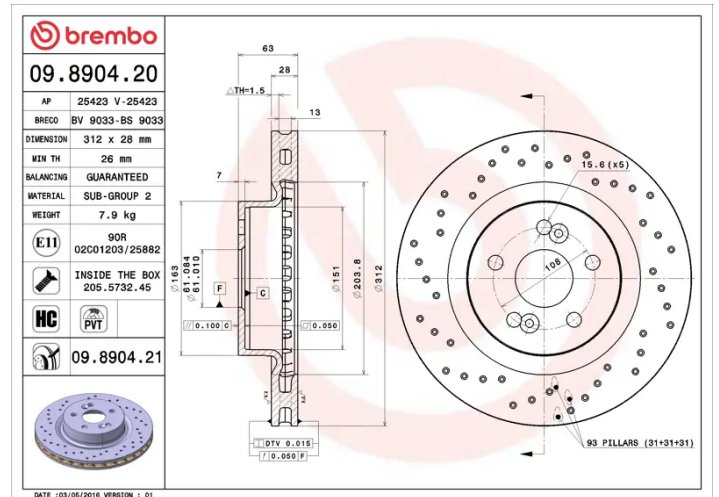

### Technical specifications

EAN code  
**8020584890424**

Axle  
**Front**

Diameter Ø  
**312 mm**

Thickness (TH)  
**28 mm**

Height (A)  
**63 mm**

Number of holes (C)  
**5**

Brake disc type  
**Ventilated**

Centering (B)  
**61 mm**

Min. thickness  
**26 mm**

**COMPATIBLE VEHICLES**