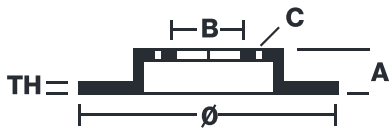

## 09.8904.20

The 09.8904.20 brake disc is synonymous with reliability

The Brembo brake disc is fully interchangeable with an Original Equipment brake disc. The control of the entire production cycle allows Brembo to offer brake discs with outstanding performance levels, reliability, durability and comfort in all conditions of use. All Brembo brake discs are accompanied by the ECE-R90 homologation.

### Technical specifications

EAN code  
**8020584890424**

Axle  
**Front**

Diameter Ø  
**312 mm**

Thickness (TH)  
**28 mm**

Height (A)  
**63 mm**

Number of holes (C)  
**5**

Brake disc type  
**Ventilated**