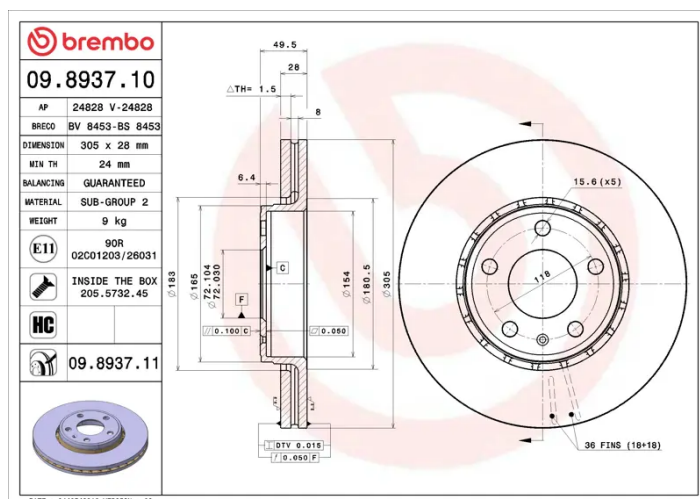

Technical specifications

EAN code
8020584893715

Axle
Front

Diameter Ø
305 mm

Thickness (TH)
28 mm

Height (A)
49 mm

Number of holes (C)
5

Brake disc type
Ventilated

Centering (B)
72 mm

Min. thickness
24 mm