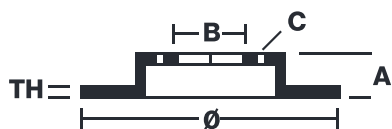

## 09.8937.10

The **09.8937.10** brake disc is synonymous with reliability

The Brembo brake disc is fully interchangeable with an Original Equipment brake disc. The control of the entire production cycle allows Brembo to offer brake discs with outstanding performance levels, reliability, durability and comfort in all conditions of use. All Brembo brake discs are accompanied by the ECE-R90 homologation.

### Technical specifications

EAN code  
**8020584893715**

Axle  
**Front**

Diameter Ø  
**305 mm**

Thickness (TH)  
**28 mm**

Height (A)  
**49 mm**

Number of holes (C)  
**5**

Brake disc type  
**Ventilated**