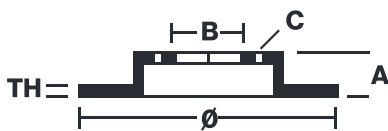

BRAKE DISC

09.9365.10

The **09.9365.10** brake disc is synonymous with reliability

The Brembo brake disc is fully interchangeable with an Original Equipment brake disc. The control of the entire production cycle allows Brembo to offer brake discs with outstanding performance levels, reliability, durability and comfort in all conditions of use. All Brembo brake discs are accompanied by the ECE-R90 homologation.

- ✓ OE-equivalent
- ✓ Brembo quality
- ✓ ECE-R90 certificate
- ✓ Safety
- ✓ PVT ventilation

Technical specifications

EAN code
8020584936511

Axle
Front

Diameter \varnothing
330 mm

Thickness (TH)
28 mm

Height (A)
40 mm