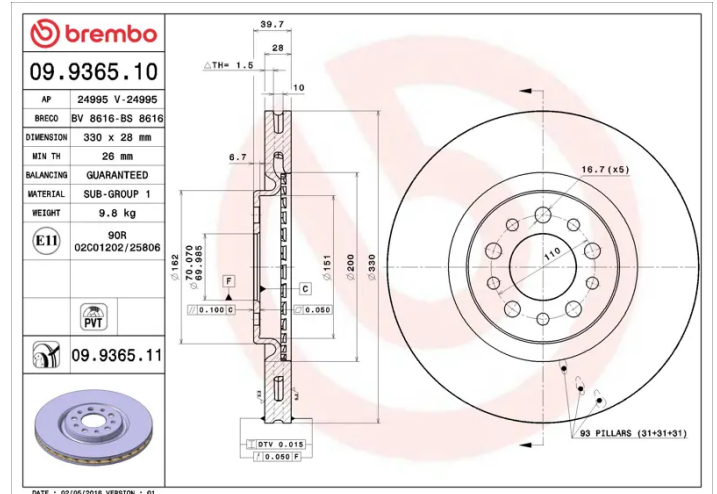

BRAKE DISC

09.9365.10

The **09.9365.10** brake disc is synonymous with reliability

The Brembo brake disc is fully interchangeable with an Original Equipment brake disc. The control of the entire production cycle allows Brembo to offer brake discs with outstanding performance levels, reliability, durability and comfort in all conditions of use. All Brembo brake discs are accompanied by the ECE-R90 homologation.

- ✓ OE-equivalent
- ✓ Brembo quality
- ✓ ECE-R90 certificate
- ✓ Safety
- ✓ PVT ventilation

Technical specifications

EAN code
8020584936511

Axle
Front

Diameter \varnothing
330 mm

Thickness (TH)
28 mm

Height (A)
40 mm

Number of holes (C)
5

Brake disc type
Ventilated

Centering (B)
70 mm

Min. thickness
26 mm

Tightening torque
120 Nm

COMPATIBLE OE PART NUMBERS

51731346	ALFA ROMEO
----------	------------

51760622	ALFA ROMEO
----------	------------