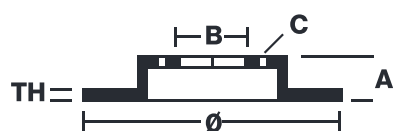

BRAKE DISC MAX

09.9505.75

The 09.9505.75 Max brake disc is synonymous with reliability

The Brembo Max brake disc features grooves on the braking surface. The special shape of the grooves generates greater fading resistance and constant renewal of friction material, quickly restoring optimum braking conditions. The UV paint completes the sporty look.

- ✓ Brembo quality
- ✓ ECE-R90 certificate
- ✓ Performance
- ✓ Sports driving
- ✓ Sporty look
- ✓ Anti-corrosion
- ✓ Fastening screws

Technical specifications

EAN code
8020584950579

Axle
Rear

Diameter \varnothing
292 mm