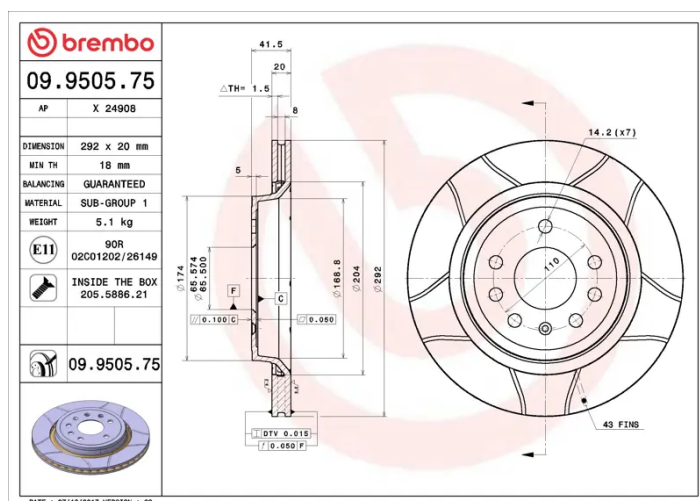

- ✓ Brembo quality
- ✓ ECE-R90 certificate
- ✓ Performance
- ✓ Sports driving
- ✓ Sporty look
- ✓ Anti-corrosion
- ✓ Fastening screws

Technical specifications

EAN code
8020584950579

Axle
Rear

Diameter \varnothing
292 mm

Thickness (TH)
20 mm

Height (A)
42 mm

Number of holes (C)
5

Brake disc type
Ventilated

Centering (B)
66 mm

Min. thickness
18 mm

Tightening torque
120 Nm

COMPATIBLE VEHICLES