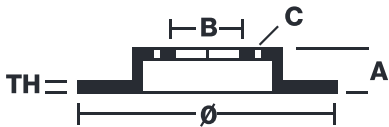

### Technical specifications

|                   |               |                     |
|-------------------|---------------|---------------------|
| EAN code          | Axle          | Diameter Ø          |
| -                 | Rear          | 320 mm              |
| Thickness (TH)    | Height (A)    | Number of holes (C) |
| 20 mm             | 78 mm         | 5                   |
| Brake disc type   | Centering (B) | Min. thickness      |
| Ventilated        | 75 mm         | 18,4 mm             |
| Tightening torque |               |                     |
| 140 Nm            |               |                     |