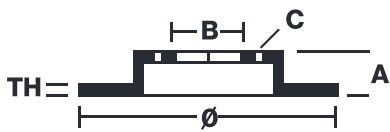

BRAKE DISC COMPOSITE

09.D905.13

Composite brake disc 09.D905.13 belongs to Brembo Premium Line

The Composite brake disc is dedicated to the highest-performance BMW applications and is perfectly interchangeable with the original disc. It has an aluminium hat connected to the special cast iron braking surface by steel pins. This solution makes the disc lighter for improved handling of the car.

EAN code
8020584238387

Axle
Front

Diameter \varnothing
348 mm

Thickness (TH)
30 mm

Height (A)
66 mm

Number of holes (C)
5

Brake disc type
Ventilated

Centering (B)
67 mm