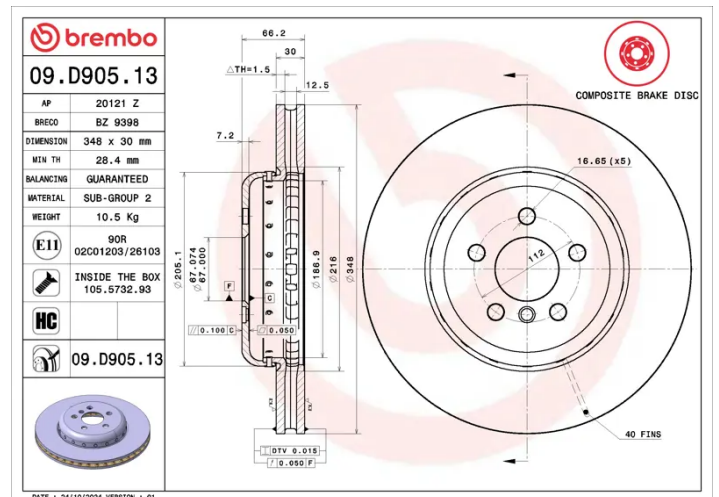

EAN code
8020584238387

Axle
Front

Diameter \varnothing
348 mm

Thickness (TH)
30 mm

Height (A)
66 mm

Number of holes (C)
5

Brake disc type
Ventilated

Centering (B)
67 mm

Min. thickness
28,4 mm

COMPATIBLE OE PART NUMBERS

34108853555	BMW
34116860909	BMW
34118831822	BMW
34118854273	BMW
34108853555	BMW (BRILLIANCE)
34116860909	BMW (BRILLIANCE)
34118854273	BMW (BRILLIANCE)