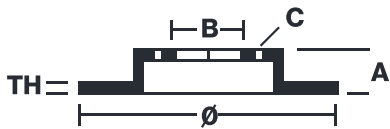

BRAKE DISC XTRA

09.N268.1X

The 09.N268.1X Xtra brake disc is synonymous with reliability

The Brembo Xtra brake disc features holes on the braking surface. The holes are designed to improve the cooling of the braking system, to generate greater fading resistance and grip in the initial stages of braking. The sports look is also enhanced by the presence of the UV paint.

- ✓ Brembo quality
- ✓ ECE-R90 certificate
- ✓ Performance
- ✓ Sports driving
- ✓ Sporty look
- ✓ Anti-corrosion
- ✓ PVT ventilation

Technical specifications

EAN code
8020584340844

Axle
Front

Diameter \varnothing
330 mm