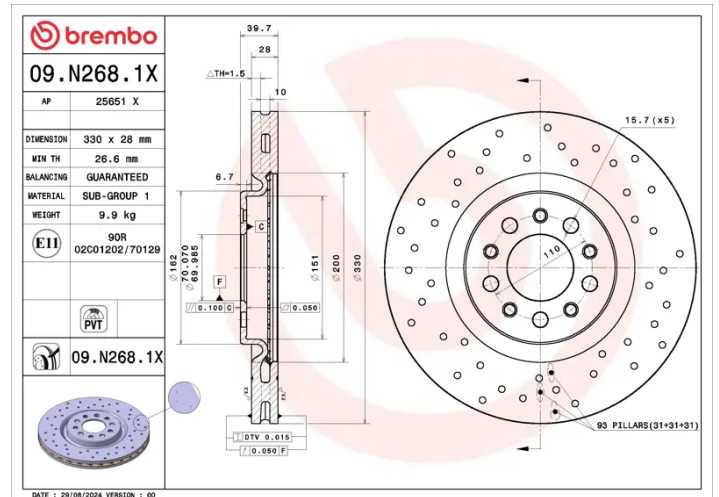

- ✓ Brembo quality
- ✓ ECE-R90 certificate
- ✓ Performance
- ✓ Sports driving
- ✓ Sporty look
- ✓ Anti-corrosion
- ✓ PVT ventilation

Technical specifications

EAN code
8020584340844

Axle
Front

Diameter \varnothing
330 mm

Thickness (TH)
28 mm

Height (A)
39,7 mm

Number of holes (C)
5

Brake disc type
Ventilated

Centering (B)
70 mm

Min. thickness
26,6 mm

COMPATIBLE VEHICLES

COMPATIBLE OE PART NUMBERS