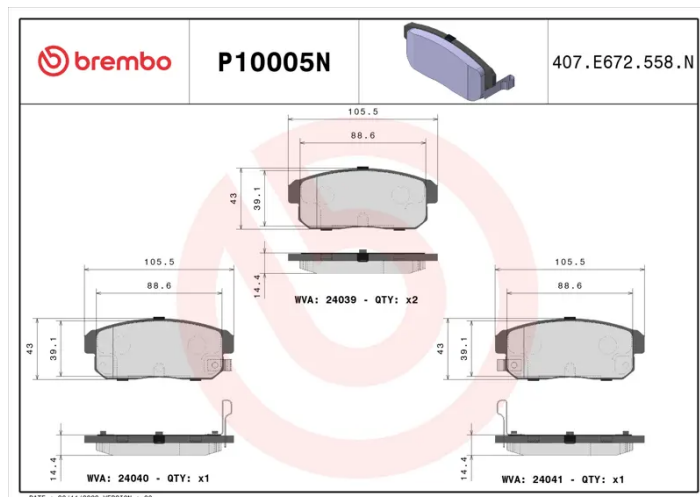

- ✓ OE-equivalent
- ✓ Brembo quality
- ✓ Safety
- ✓ Comfort
- ✓ Durability
- ✓ Dust reduction
- ✓ With accessories

Technical specifications

EAN code 8020584086353	Axle Rear	Thickness 14 mm
Width 105 mm	Height 43 mm	Braking system NBK
Wear indicator Acoustic	WVA number 24039,24040,24041	Accessories With anti-squeal shim