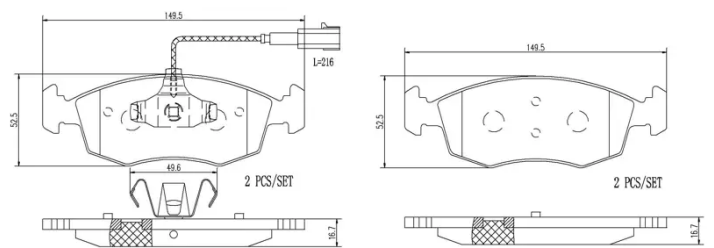

- ✓ OE-equivalent
- ✓ Brembo quality
- ✓ Safety
- ✓ Comfort
- ✓ Durability
- ✓ Dust reduction
- ✓ With accessories

Technical specifications

EAN code 8020584088319	Axle Front	Thickness 17 mm
Width 150 mm	Height 53 mm	Braking system Teves
Wear indicator Electric	WVA number 25429,25430	Accessories With accessories With anti-squeal shim With piston clip