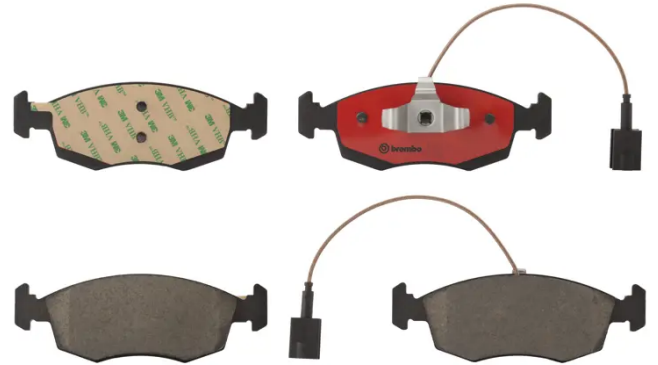

BRAKE PAD PRIME CERAMIC P23138N

The P23138N NAO brake pad is synonymous with reliability

Brembo NAO brake pads stand out for their ultimate braking comfort, reduced friction wear and low dust mission, which makes for cleaner rims and reduced maintenance requirements. The advanced friction material in keeping with the strictest environmental standards is the main distinguishing feature of NAO compounds.

- ✓ OE-equivalent
- ✓ Brembo quality
- ✓ Safety
- ✓ Comfort
- ✓ Durability
- ✓ Dust reduction
- ✓ With accessories

Technical specifications

EAN code 8020584088319	Axle Front	Thickness 17 mm
Width 150 mm	Height 53 mm	Braking system Teves
Wear indicator Electric	WVA number 25429,25430	Accessories With accessories With anti-squeal shim With piston clip