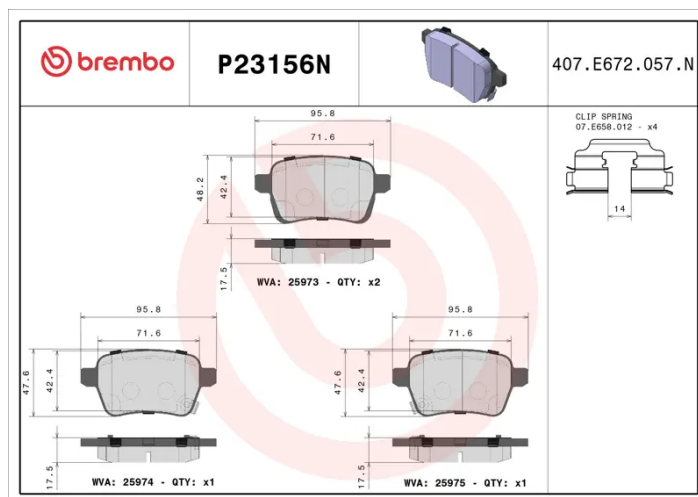

## Technical specifications

EAN code <b>8020584083673</b>	Axle <b>Rear</b>	Thickness <b>18 mm</b>
Width <b>96 mm</b>	Height <b>48 mm</b>	Braking system <b>TRW</b>
Wear indicator <b>Acoustic</b>	WVA number <b>25973,25974,25975</b>	Accessories <b>With accessories With anti-squeal shim With piston clip</b>