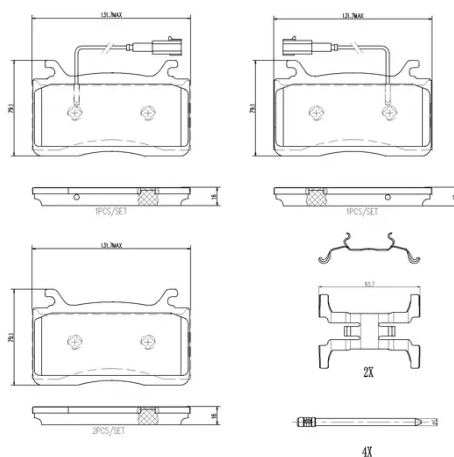

- ✓ OE-equivalent
- ✓ Brembo quality
- ✓ Safety
- ✓ Comfort
- ✓ Durability
- ✓ Dust reduction
- ✓ With accessories

Technical specifications

EAN code 8020584123201	Axle Front	Thickness 15 mm
Width 132 mm	Height 79 mm	Braking system Brembo
Wear indicator Electric	WVA number 22507,22508,22509	Accessories With anti-squeal shim