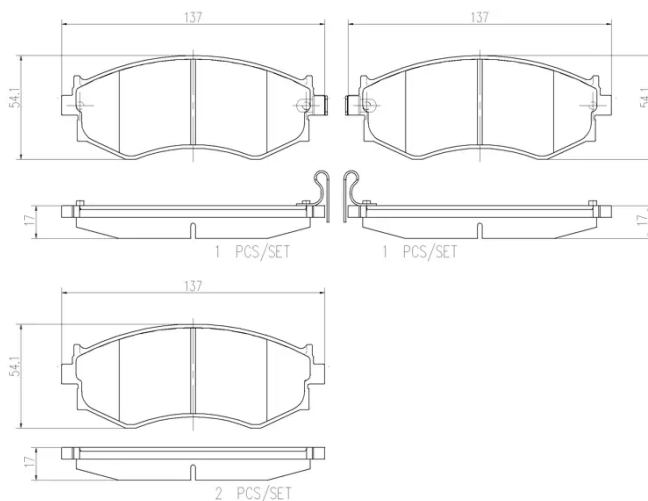

## Technical specifications

EAN code <b>8020584097854</b>	Axle <b>Front</b>	Thickness <b>17 mm</b>
Width <b>137 mm</b>	Height <b>54 mm</b>	Braking system <b>Akebono</b>
Wear indicator <b>Acoustic</b>	WVA number <b>21526,21527,21528</b>	Accessories <b>With accessories With anti-squeal shim With piston clip</b>