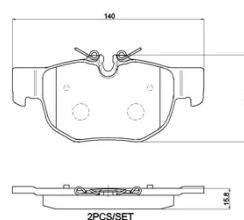

- ✓ OE-equivalent
- ✓ Brembo quality
- ✓ Safety
- ✓ Comfort
- ✓ Durability
- ✓ Dust reduction
- ✓ With accessories

Technical specifications

EAN code	Axle	Thickness
8020584124697	Rear	16 mm
Width	Height	
140 mm	61 mm	
Wear indicator	WVA number	Accessories
Prepared for wear indicator	26409,26410	With anti-squeal shim