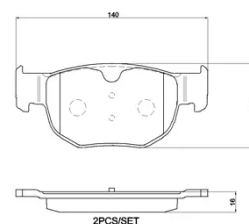

- ✓ OE-equivalent
- ✓ Brembo quality
- ✓ Safety
- ✓ Comfort
- ✓ Durability
- ✓ Dust reduction
- ✓ With accessories

Technical specifications

EAN code	Axle	Thickness
8020584124697	Rear	16 mm
Width	Height	
140 mm	61 mm	
Wear indicator	WVA number	Accessories
Prepared for wear indicator	26409,26410	With anti-squeal shim