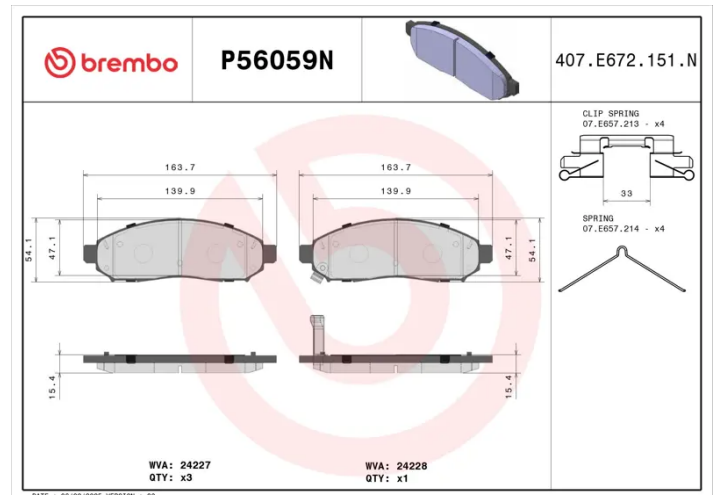

- ✓ OE-equivalent
- ✓ Brembo quality
- ✓ Safety
- ✓ Comfort
- ✓ Durability
- ✓ Dust reduction
- ✓ With accessories

Technical specifications

EAN code 8020584098929	Axle Front	Thickness 16 mm
Width 164 mm	Height 54 mm	Braking system Tokico
Wear indicator Acoustic	WVA number 24227,24228	Accessories With anti-squeal shim