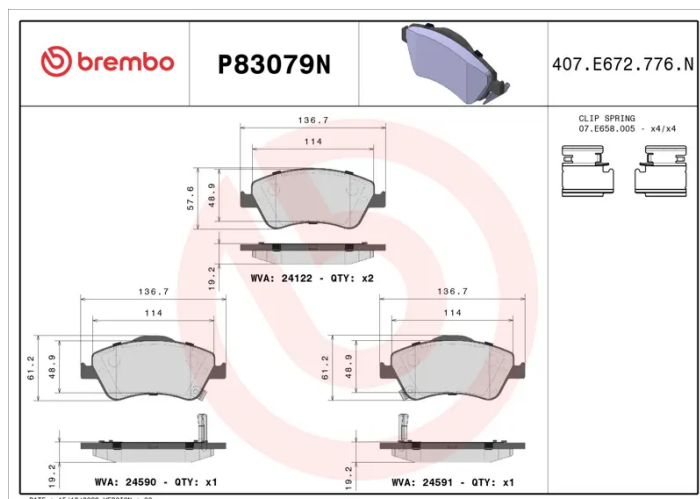

- ✓ OE-equivalent
- ✓ Brembo quality
- ✓ Safety
- ✓ Comfort
- ✓ Durability
- ✓ Dust reduction
- ✓ With accessories

Technical specifications

EAN code 8020584086780	Axle Front	Thickness 19 mm
Width 137 mm	Height 58 mm	Braking system Bosch
Wear indicator Acoustic	WVA number 24122,24590,24591	Accessories With anti-squeal shim