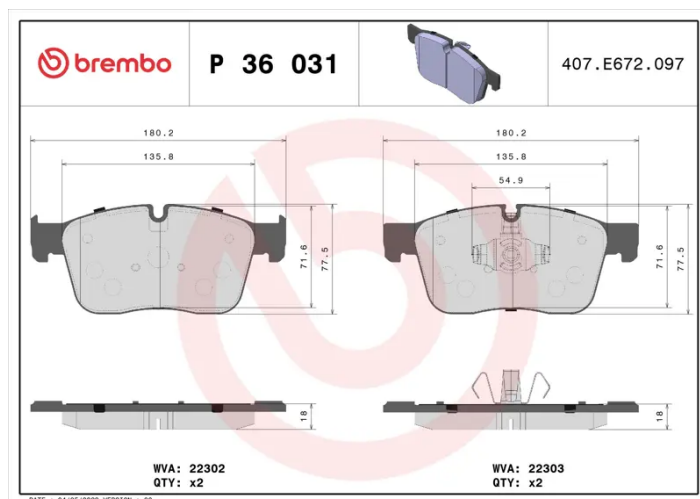

BRAKE PAD

P 36 031

The P 36 031 brake pad is synonymous with reliability

The Brembo brake pad guarantees ultimate safety when braking thanks to the use of more than 100 different compounds, designed according to the type of vehicle and use. Stopping distances reduced to a minimum, maximum driving comfort and silent operation are the most important features of Brembo materials. Brembo brake pads are supplied together with an extensive range of accessories and assembly kits for professional-standard installation.

- ✓ OE-equivalent
- ✓ Brembo quality
- ✓ ECE-R90 certificate
- ✓ Safety
- ✓ Performance
- ✓ Comfort
- ✓ With accessories

Technical specifications

EAN code 8020584103678	Axle Front	Thickness 18 mm
Width 180 mm	Height 78 mm	Braking system Teves
Wear indicator Prepared for wear indicator	WVA number 22302,22303	Accessories With accessories With anti-squeal shim With piston clip