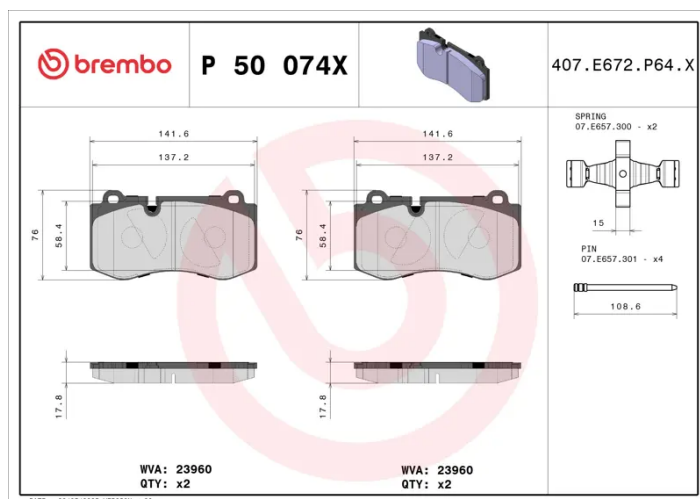

BRAKE PAD XTRA

P 50 074X

The P 50 074X Xtra brake pad is synonymous with reliability

Brembo Xtra brake pads, developed to enhance the advantages of the Xtra and Max discs, are made using the special BRM X L01 compound which consists of more than 30 different components. Compared with the compound used for original-equivalent pads, the new solution assures a higher friction coefficient, which translates to more precise and stable braking, at both high and low temperatures. All this makes for greater driving comfort and improved pedal modularity, without compromising the product's mileage output.

- ✓ Brembo quality
- ✓ ECE-R90 certificate
- ✓ Safety
- ✓ Performance
- ✓ Sports driving

Technical specifications

EAN code 8020584068977	Axle Front	Thickness 18 mm
Width 142 mm	Height 76 mm	Braking system Brembo
Wear indicator Prepared for wear indicator	WVA number 23960	Accessories With anti-squeal shim