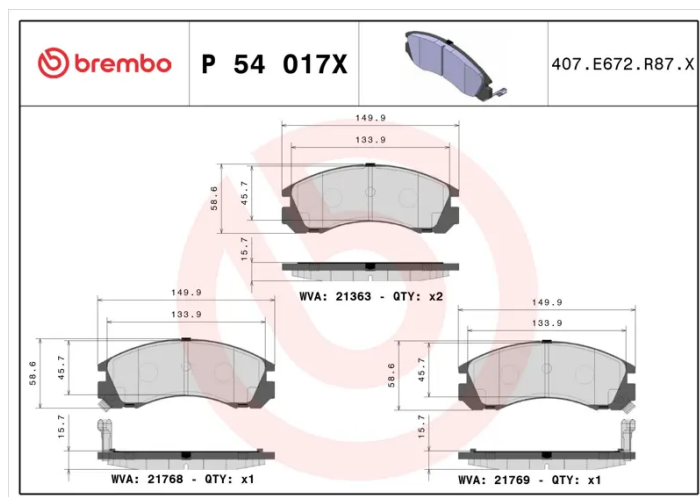

- ✓ OE-equivalent
- ✓ Brembo quality
- ✓ ECE-R90 certificate
- ✓ Safety
- ✓ Performance
- ✓ Sports driving

Technical specifications

EAN code 8020584115015	Axle Front	Thickness 16 mm
Width 150 mm	Height 59 mm	Braking system Akebono
Wear indicator Acoustic	WVA number 21363,21768,21769	Accessories With anti-squeal shim