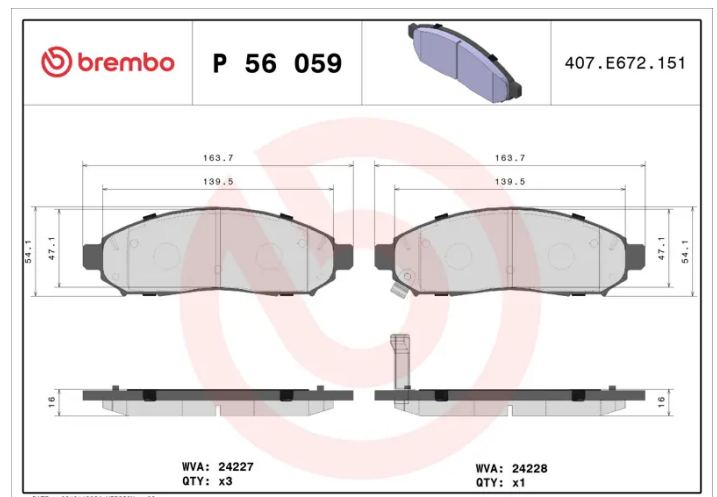

BRAKE PAD

P 56 059

The P 56 059 brake pad is synonymous with reliability

The Brembo brake pad guarantees ultimate safety when braking thanks to the use of more than 100 different compounds, designed according to the type of vehicle and use. Stopping distances reduced to a minimum, maximum driving comfort and silent operation are the most important features of Brembo materials. Brembo brake pads are supplied together with an extensive range of accessories and assembly kits for professional-standard installation.

- ✓ OE-equivalent
- ✓ Brembo quality
- ✓ ECE-R90 certificate
- ✓ Safety
- ✓ Performance
- ✓ Comfort

Technical specifications

EAN code 8020584061442	Axle Front	Thickness 17 mm
Width 164 mm	Height 54 mm	Braking system Tokico
Wear indicator Acoustic	WVA number 24227,24228	Accessories With anti-squeal shim