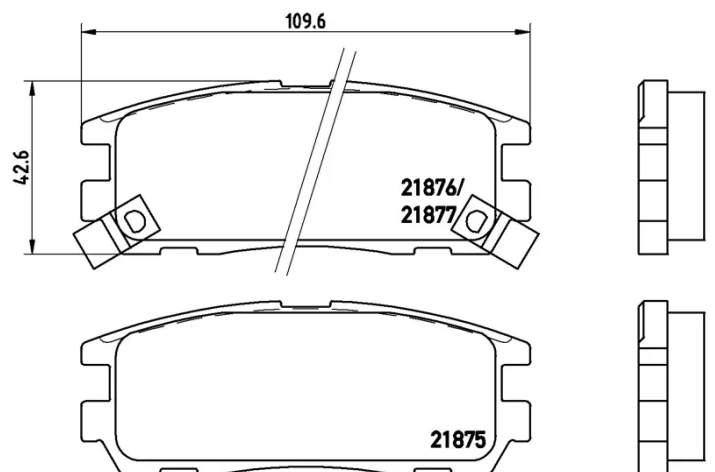

BRAKE PAD

P 59 021

The P 59 021 brake pad is synonymous with reliability

The Brembo brake pad guarantees ultimate safety when braking thanks to the use of more than 100 different compounds, designed according to the type of vehicle and use. Stopping distances reduced to a minimum, maximum driving comfort and silent operation are the most important features of Brembo materials. Brembo brake pads are supplied together with an extensive range of accessories and assembly kits for professional-standard installation.

- ✓ OE-equivalent
- ✓ Brembo quality
- ✓ ECE-R90 certificate
- ✓ Safety
- ✓ Performance
- ✓ Comfort

Technical specifications

EAN code	Axle	Thickness
8020584055526	Rear	16 mm
Width	Height	Braking system
110 mm	43 mm	Sumitomo
Wear indicator	WVA number	Accessories
Acoustic	21875,21876,21877	With anti-squeal shim