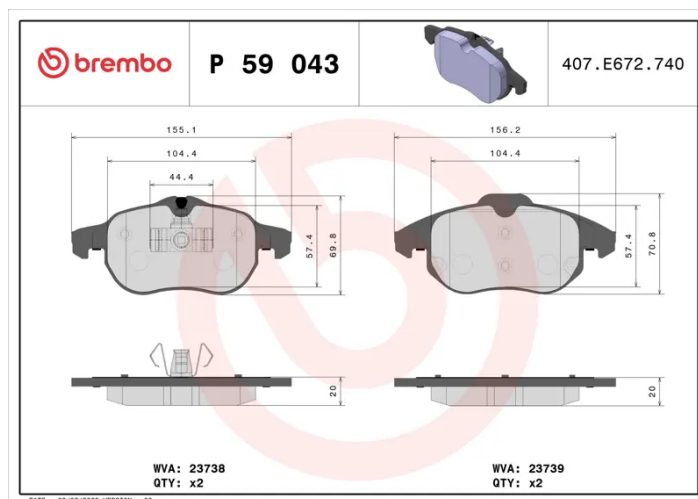

- ✓ OE-equivalent
- ✓ Brembo quality
- ✓ ECE-R90 certificate
- ✓ Safety
- ✓ Performance
- ✓ Comfort
- ✓ With accessories

Technical specifications

EAN code
8020584055748

Axle
Front

Thickness
21 mm

Width
155 mm

Height
70 mm

Braking system
Teves

Wear indicator
Prepared for wear indicator

WVA number
23738,23739

Accessories
**With accessories
With anti-squeal shim
With piston clip**

COMPATIBLE VEHICLES

COMPATIBLE OE PART NUMBERS