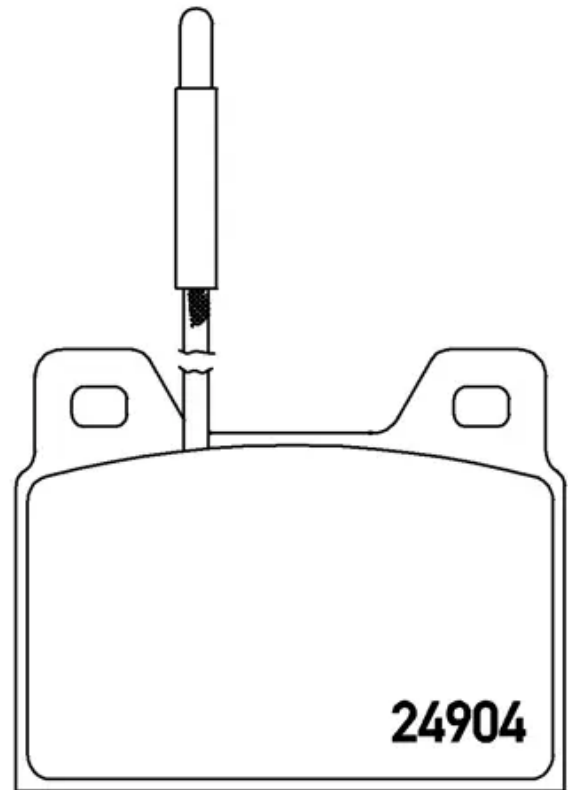

BRAKE PAD

P 61 005

The P 61 005 brake pad is synonymous with reliability

The Brembo brake pad guarantees ultimate safety when braking thanks to the use of more than 100 different compounds, designed according to the type of vehicle and use. Stopping distances reduced to a minimum, maximum driving comfort and silent operation are the most important features of Brembo materials. Brembo brake pads are supplied together with an extensive range of accessories and assembly kits for professional-standard installation.

- ✓ OE-equivalent
- ✓ Brembo quality
- ✓ ECE-R90 certificate
- ✓ Safety
- ✓ Performance
- ✓ Comfort

Technical specifications

EAN code
8020584055816

Axle
Rear

Thickness
16 mm

Width
69 mm

Height
55 mm

Braking system
Lucas

Wear indicator
Electric

WVA number
20253,20271

Accessories
With anti-squeal shim

COMPATIBLE VEHICLES

COMPATIBLE OE PART NUMBERS

424557	CITROËN
425007	CITROËN
425073	CITROËN
424557	PEUGEOT
425007	PEUGEOT
425073	PEUGEOT