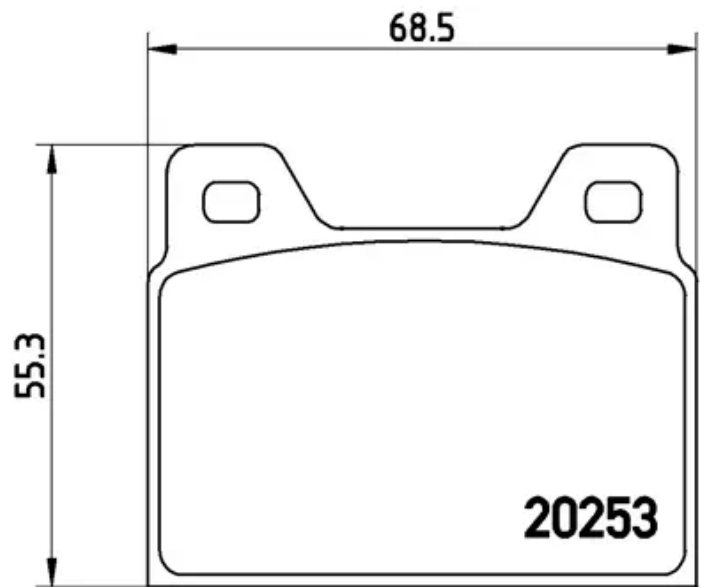

- ✓ OE-equivalent
- ✓ Brembo quality
- ✓ ECE-R90 certificate
- ✓ Safety
- ✓ Performance
- ✓ Comfort

Technical specifications

EAN code
8020584055816

Axle
Rear

Thickness
16 mm

Width
69 mm

Height
55 mm

Braking system
Lucas

Wear indicator
Electric

WVA number
20253,20271

Accessories
With anti-squeal shim

COMPATIBLE VEHICLES

COMPATIBLE OE PART NUMBERS

424557	CITROËN
425007	CITROËN
425073	CITROËN
424557	PEUGEOT
425007	PEUGEOT
425073	PEUGEOT