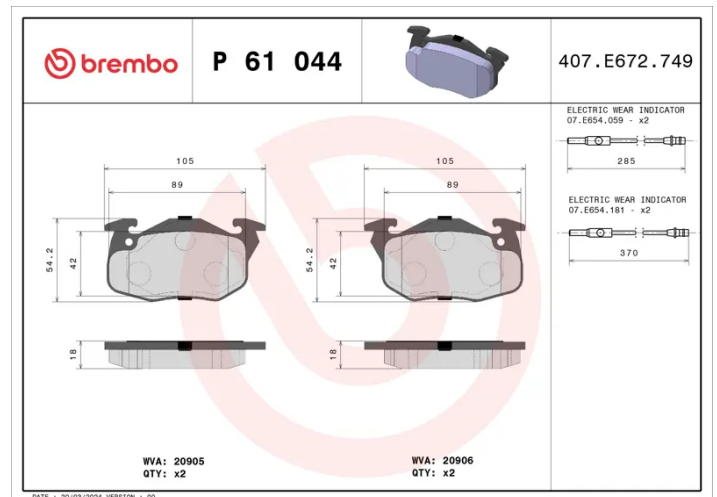

BRAKE PAD

P 61 044

The P 61 044 brake pad is synonymous with reliability

The Brembo brake pad guarantees ultimate safety when braking thanks to the use of more than 100 different compounds, designed according to the type of vehicle and use. Stopping distances reduced to a minimum, maximum driving comfort and silent operation are the most important features of Brembo materials. Brembo brake pads are supplied together with an extensive range of accessories and assembly kits for professional-standard installation.

- ✓ OE-equivalent
- ✓ Brembo quality
- ✓ ECE-R90 certificate
- ✓ Safety
- ✓ Performance
- ✓ Comfort

Technical specifications

EAN code 8020584056202	Axle Front	Thickness 18 mm
Width 105 mm	Height 54 mm	Braking system Bendix
Wear indicator Electric	WVA number 20905,20906	Accessories With anti-squeal shim