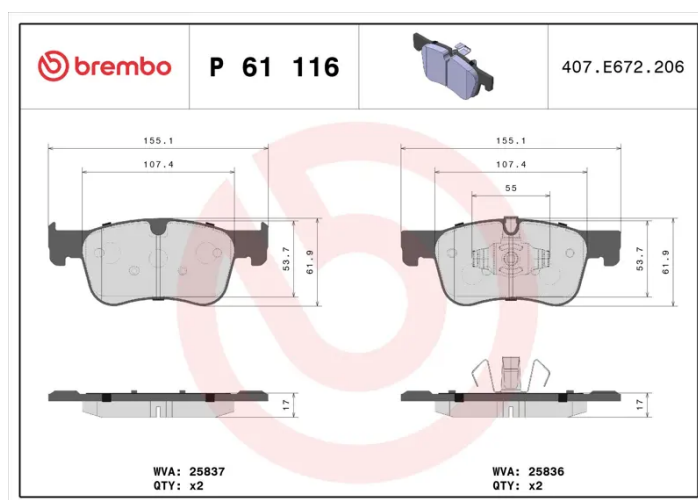

BRAKE PAD

P 61 116

The P 61 116 brake pad is synonymous with reliability

The Brembo brake pad guarantees ultimate safety when braking thanks to the use of more than 100 different compounds, designed according to the type of vehicle and use. Stopping distances reduced to a minimum, maximum driving comfort and silent operation are the most important features of Brembo materials. Brembo brake pads are supplied together with an extensive range of accessories and assembly kits for professional-standard installation.

- ✓ OE-equivalent
- ✓ Brembo quality
- ✓ ECE-R90 certificate
- ✓ Safety
- ✓ Performance
- ✓ Comfort
- ✓ With accessories

Technical specifications

EAN code 8020584110041	Axle Front	Thickness 17 mm
Width 155 mm	Height 62 mm	Braking system Teves
Wear indicator Prepared for wear indicator	WVA number 25836,25837	Accessories With accessories With anti-squeal shim With piston clip