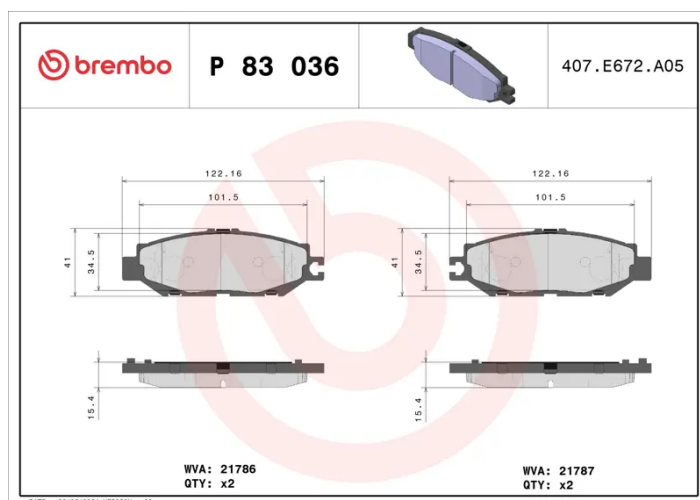

BRAKE PAD

P 83 036

The P 83 036 brake pad is synonymous with reliability

The Brembo brake pad guarantees ultimate safety when braking thanks to the use of more than 100 different compounds, designed according to the type of vehicle and use. Stopping distances reduced to a minimum, maximum driving comfort and silent operation are the most important features of Brembo materials. Brembo brake pads are supplied together with an extensive range of accessories and assembly kits for professional-standard installation.

- ✓ OE-equivalent
- ✓ Brembo quality
- ✓ ECE-R90 certificate
- ✓ Safety
- ✓ Performance
- ✓ Comfort

Technical specifications

EAN code 8020584057711	Axle Rear	Thickness 16 mm
Width 122 mm	Height 41 mm	Braking system Sumitomo
Wear indicator Prepared for wear indicator	WVA number 21786,21787	Accessories With anti-squeal shim