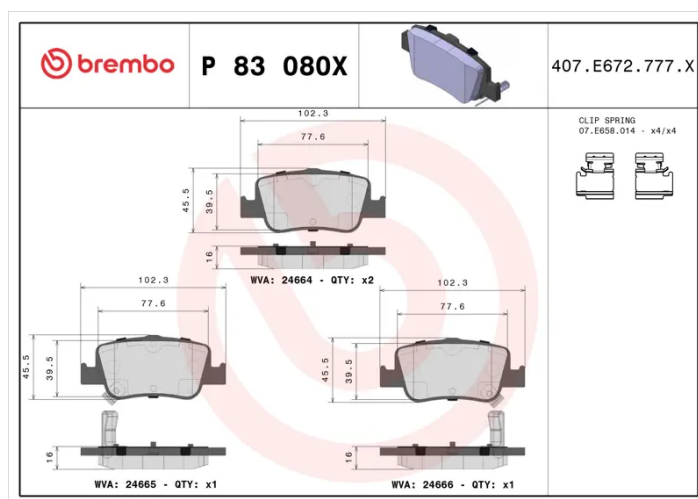

# BRAKE PAD XTRA P 83 080X

The P 83 080X Xtra brake pad is synonymous with reliability

Brembo Xtra brake pads, developed to enhance the advantages of the Xtra and Max discs, are made using the special BRM X L01 compound which consists of more than 30 different components. Compared with the compound used for original-equivalent pads, the new solution assures a higher friction coefficient, which translates to more precise and stable braking, at both high and low temperatures. All this makes for greater driving comfort and improved pedal modularity, without compromising the product's mileage output.

## Technical specifications

EAN code <b>8020584121887</b>	Axle <b>Rear</b>	Thickness <b>16 mm</b>
Width <b>102 mm</b>	Height <b>46 mm</b>	Braking system <b>Bosch</b>
Wear indicator <b>Acoustic</b>	WVA number <b>24664,24665,24666</b>	Accessories <b>With accessories With anti-squeal shim</b>