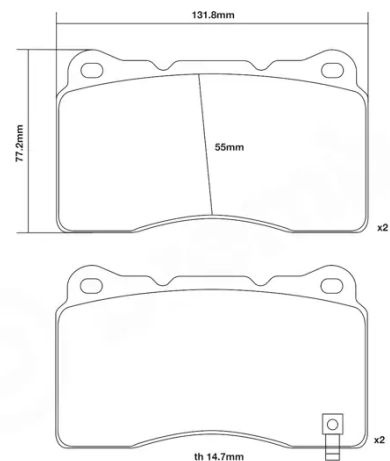

- ✓ OE-equivalent
- ✓ Brembo quality
- ✓ ECE-R90 certificate
- ✓ Safety
- ✓ Performance
- ✓ Comfort
- ✓ Sports driving
- ✓ Sporty look

Technical specifications

Width	Thickness
132 mm	15 mm
WVA number	Axle
23092,23325	Front and rear
EAN code	
8020584602409	