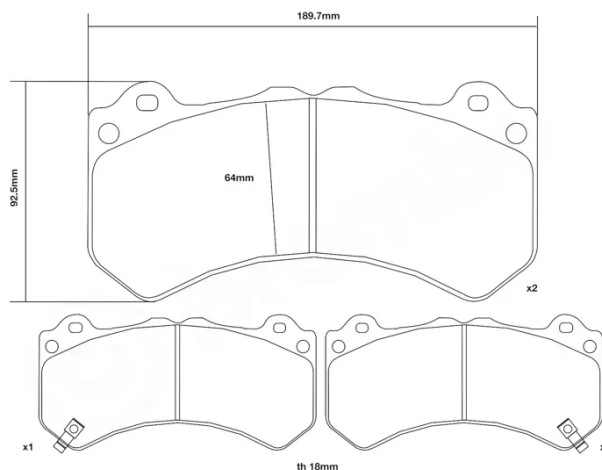

### Technical specifications

Width **190 mm** Thickness **18 mm**

WVA number **8491** Axle **Front**

EAN code **8020584602553**

COMPATIBLE VEHICLES