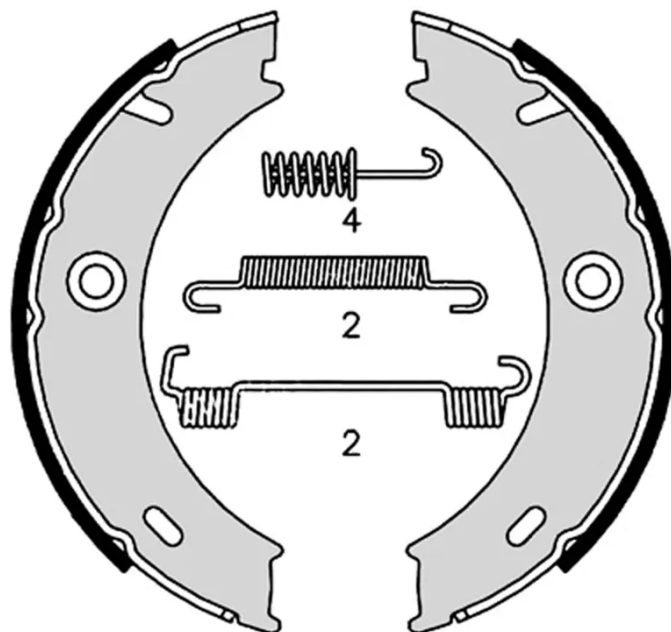

COMPATIBLE VEHICLES

COMPATIBLE OE PART NUMBERS