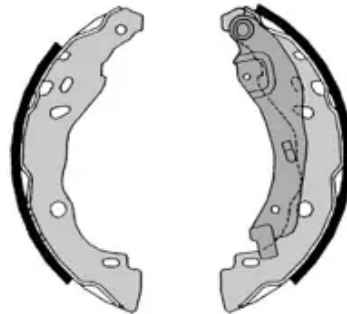

SHOE KIT H 68 072

The H 68 072 shoe kit is synonymous with reliability

The standard Brembo kit is the ideal solution for drum brake maintenance. The kit contains all the components necessary for drum brake maintenance: shoes, brake wheel cylinders, springs, lubricant, and fixing kit.

- ✓ OE-equivalent
- ✓ Brembo quality
- ✓ ECE-R90 certificate
- ✓ Safety
- ✓ Durability
- ✓ Quick assembly
- ✓ With accessories

Technical specifications

EAN code 8020584074282	Axle Rear	Diameter 203 mm
Width 39 mm	Master cylinder diameter 17 mm	Type of assembly Not pre-assembled
Braking system Bosch	Brake proportioning valve	