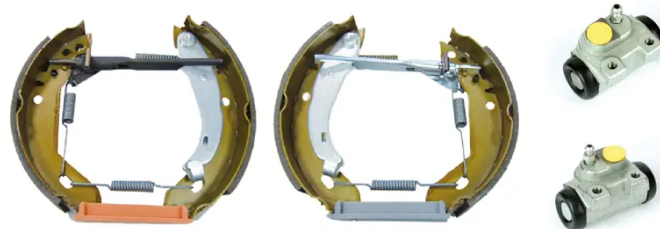

# SHOE KIT K 68 051

The K 68 051 shoe kit is synonymous with reliability

The Brembo Kit & Fit is the ideal solution for the maintenance of drum brakes: everything you need for quick and efficient servicing is supplied in a single pre-assembled package, all with guaranteed Brembo quality. The kit contains all the components necessary for drum brake maintenance: shoes, brake wheel cylinders, springs, lubricant, and fixing kit.

## Technical specifications

EAN code	Axle	Diameter
<b>8020584076842</b>	<b>Rear</b>	<b>180 mm</b>
Width	Master cylinder diameter	Type of assembly
<b>42 mm</b>	<b>21 mm</b>	<b>Pre-assembled</b>
Braking system	Brake proportioning valve	
<b>Lucas</b>		