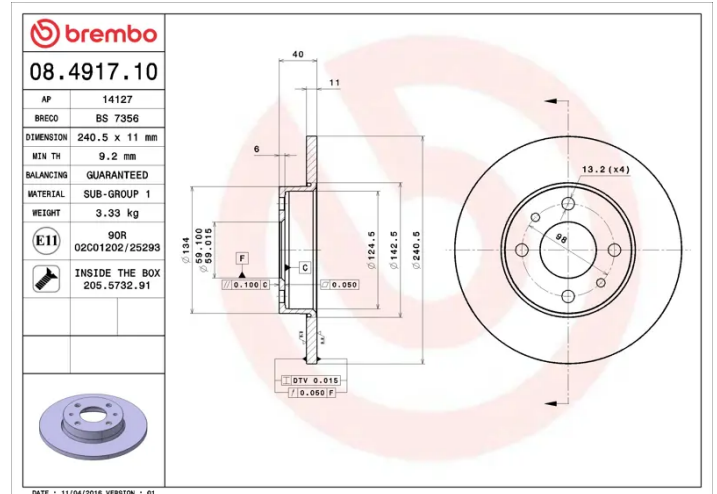

- ✓ OE-equivalent
- ✓ Brembo quality
- ✓ ECE-R90 certificate
- ✓ Safety
- ✓ Fastening screws

Technical specifications

EAN code
8020584491713

Axle
Rear

Diameter \varnothing
240 mm

Thickness (TH)
11 mm

Height (A)
40 mm

Number of holes (C)
4

Brake disc type
Solid

Centering (B)
59 mm

Min. thickness
9,2 mm

Tightening torque
98 Nm

COMPATIBLE VEHICLES

COMPATIBLE OE PART NUMBERS

0060576335 ALFA ROMEO