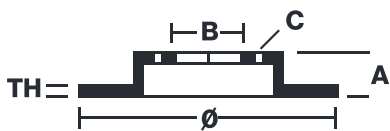

BRAKE DISC

08.4917.10

The **08.4917.10** brake disc is synonymous with reliability

The Brembo brake disc is fully interchangeable with an Original Equipment brake disc. The control of the entire production cycle allows Brembo to offer brake discs with outstanding performance levels, reliability, durability and comfort in all conditions of use. All Brembo brake discs are accompanied by the ECE-R90 homologation.

- ✓ OE-equivalent
- ✓ Brembo quality
- ✓ ECE-R90 certificate
- ✓ Safety
- ✓ Fastening screws

Technical specifications

EAN code
8020584491713

Axle
Rear

Diameter \varnothing
240 mm

Thickness (TH)
11 mm

Height (A)
40 mm

Number of holes (C)
4

Brake disc type
Solid

Centering (B)
59 mm

Min. thickness
9,2 mm

Tightening torque
98 Nm

COMPATIBLE VEHICLES

COMPATIBLE OE PART NUMBERS

0060576335 ALFA ROMEO