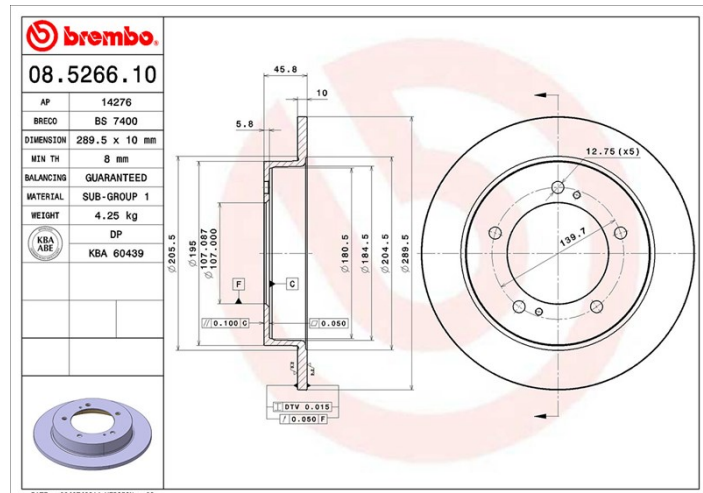

Caractéristiques techniques du disque

Essieu Avant	Diamètre 289,5 mm
Hauteur totale (A) 45,7 mm	Diamètre de centrage (B) 107 mm
Nombre de trous de fixation (C) 5	Épaisseur (TH) 10 mm
Épaisseur min. 8 mm	Couple de serrage 95 N.m
Unités par boîte 2	Code EAN 8020584526613

Références marques

Brembo 08.5266.10	AP 14276	Breco BS 7400
-----------------------------	--------------------	-------------------------

Spécifications techniques

Véhicules couverts

SUZUKI			
Modèle	Type	kW	Année
JIMNY Closed Off-Road Vehicle (SN)	0.7	47	09/00 07/04
JIMNY Closed Off-Road Vehicle (SN)	0.7 4x4	47	09/98 07/04
JIMNY Closed Off-Road Vehicle (SN)	1.0	39	09/98 10/03
JIMNY Closed Off-Road Vehicle (SN)	1.3 (SN413)	63	08/04 -
JIMNY Closed Off-Road Vehicle (SN)	1.3 16V (SN413)	60	02/01 -
JIMNY Closed Off-Road Vehicle (SN)	1.3 16V (SN413)	59	09/98 -
JIMNY Closed Off-Road Vehicle (SN)	1.3 16V 4WD (SN413)	60	02/01 -
JIMNY Closed Off-Road Vehicle (SN)	1.3 16V 4WD (SN413)	59	09/98 -
JIMNY Closed Off-Road Vehicle (SN)	1.3 16V 4x4 (SN413)	63	08/05 -