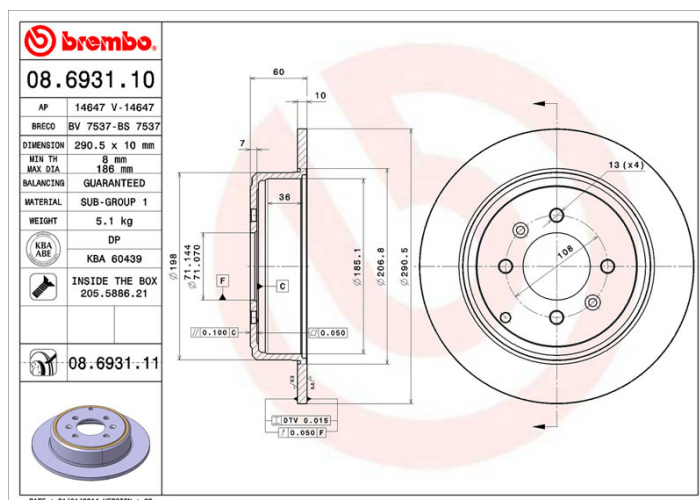

### Technical specifications

EAN code  
**8020584693117**

Axle  
**Rear**

Diameter  $\varnothing$   
**290 mm**

Thickness (TH)  
**10 mm**

Height (A)  
**60 mm**

Number of holes (C)  
**4**

Brake disc type  
**Solid**

Centering (B)  
**71 mm**

Min. thickness  
**8 mm**

Tightening torque  
**90 Nm**

COMPATIBLE VEHICLES