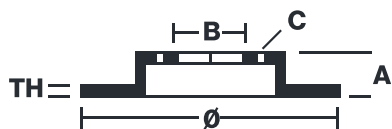

### Technical specifications

EAN code  
**8020584701522**

Axle  
**Rear**

Diameter  $\varnothing$   
**286 mm**

Thickness (TH)  
**10 mm**

Height (A)  
**69 mm**

Number of holes (C)  
**5**

Brake disc type  
**Solid**