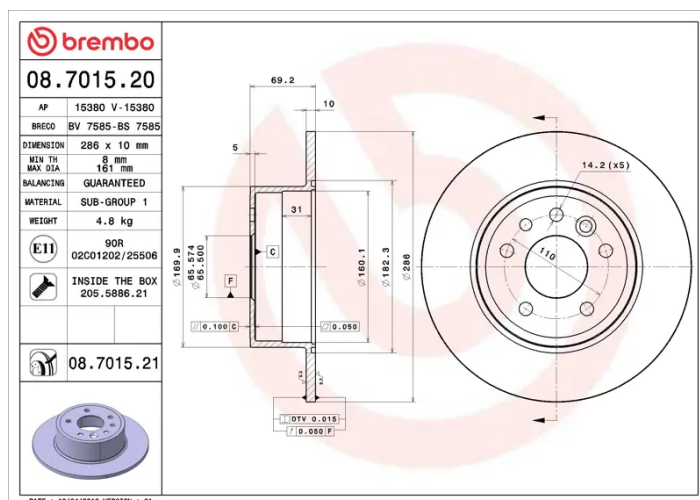

### Technical specifications

EAN code  
**8020584701522**

Axle  
**Rear**

Diameter  $\varnothing$   
**286 mm**

Thickness (TH)  
**10 mm**

Height (A)  
**69 mm**

Number of holes (C)  
**5**

Brake disc type  
**Solid**

Centering (B)  
**65 mm**

Min. thickness  
**8 mm**

Tightening torque  
**120 Nm**

COMPATIBLE VEHICLES