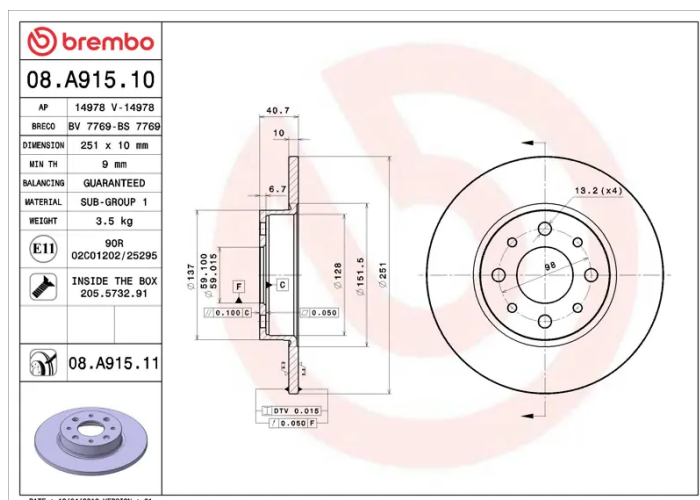

### Technical specifications

EAN code  
**8020584022542**

Axle  
**Rear**

Diameter Ø  
**251 mm**

Thickness (TH)  
**10 mm**

Height (A)  
**41 mm**

Number of holes (C)  
**4**

Brake disc type  
**Solid**

Centering (B)  
**59 mm**

Min. thickness  
**9 mm**

Tightening torque  
**98 Nm**

COMPATIBLE VEHICLES