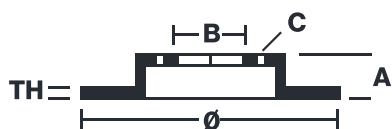

## 08.A915.10

The **08.A915.10** brake disc is synonymous with reliability

The Brembo brake disc is fully interchangeable with an Original Equipment brake disc. The control of the entire production cycle allows Brembo to offer brake discs with outstanding performance levels, reliability, durability and comfort in all conditions of use. All Brembo brake discs are accompanied by the ECE-R90 homologation.

### Technical specifications

EAN code  
**8020584022542**

Axle  
**Rear**

Diameter Ø  
**251 mm**

Thickness (TH)  
**10 mm**

Height (A)  
**41 mm**

Number of holes (C)  
**4**

Brake disc type  
**Solid**