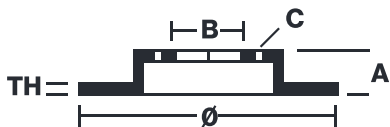

### Technical specifications

EAN code	Axle	Diameter Ø
-	Rear	290 mm
Thickness (TH)	Height (A)	Number of holes (C)
11 mm	66 mm	5
Brake disc type	Centering (B)	Min. thickness
Solid	75 mm	9,4 mm

COMPATIBLE VEHICLES