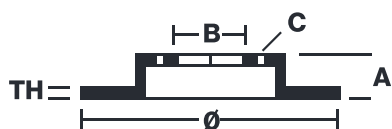

### Technical specifications

EAN code  
**8020584676363**

Axle  
**Rear**

Diameter Ø  
**322** mm

Thickness (TH)  
**30** mm

Height (A)  
**134** mm

Number of holes (C)  
**8**

Brake disc type  
**Ventilated**