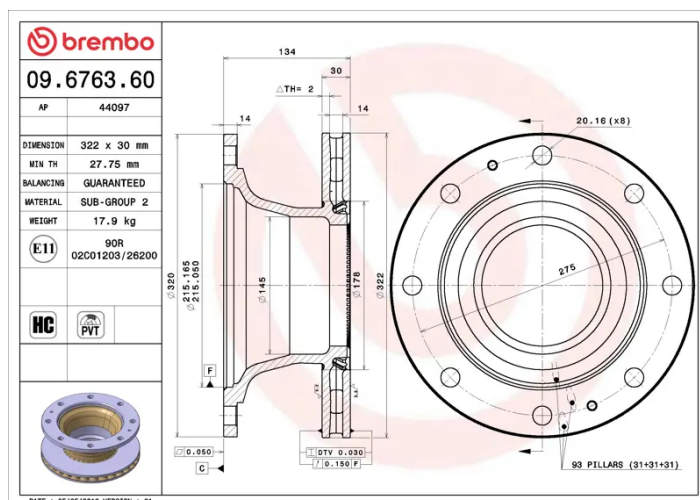

### Technical specifications

EAN code  
**8020584676363**

Axle  
**Rear**

Diameter Ø  
**322** mm

Thickness (TH)  
**30** mm

Height (A)  
**134** mm

Number of holes (C)  
**8**

Brake disc type  
**Ventilated**

Centering (B)  
**215** mm

Min. thickness  
**27,8** mm