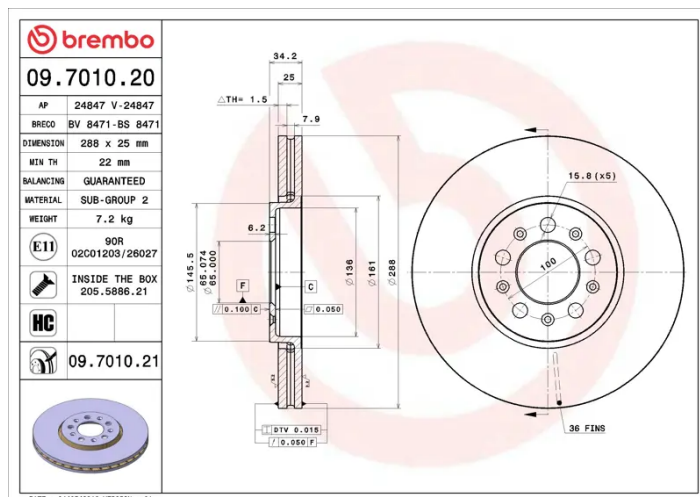

- ✓ OE-equivalent
- ✓ Brembo quality
- ✓ ECE-R90 certificate
- ✓ Safety
- ✓ High carbon
- ✓ Fastening screws

Technical specifications

EAN code
8020584701027

Axle
Front

Diameter \varnothing
288 mm

Thickness (TH)
25 mm

Height (A)
34 mm

Number of holes (C)
5

Brake disc type
Ventilated

Centering (B)
65 mm

Min. thickness
22 mm

Tightening torque
120 Nm

COMPATIBLE VEHICLES

COMPATIBLE OE PART NUMBERS