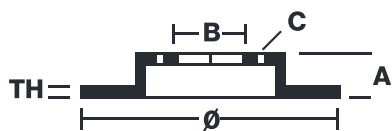

BRAKE DISC

09.7322.20

The **09.7322.20** brake disc is synonymous with reliability

The Brembo brake disc is fully interchangeable with an Original Equipment brake disc. The control of the entire production cycle allows Brembo to offer brake discs with outstanding performance levels, reliability, durability and comfort in all conditions of use. All Brembo brake discs are accompanied by the ECE-R90 homologation.

- ✓ OE-equivalent
- ✓ Brembo quality
- ✓ ECE-R90 certificate
- ✓ Safety

Technical specifications

EAN code
8020584732229

Axle
Front

Diameter Ø
322 mm

Thickness (TH)
30 mm

Height (A)
90 mm

Number of holes (C)
6