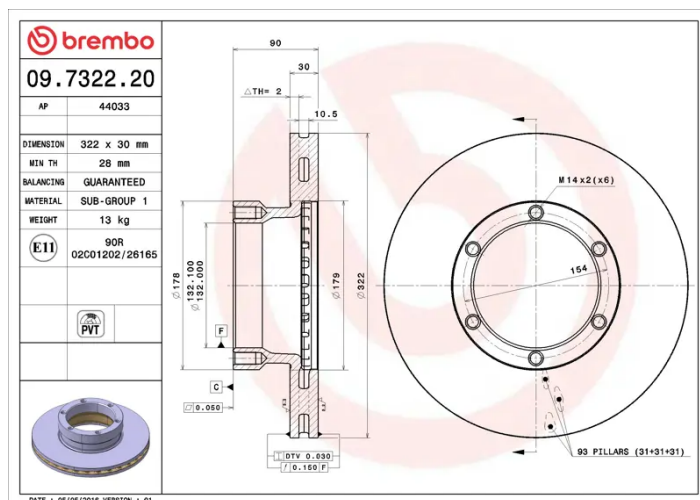

- ✓ OE-equivalent
- ✓ Brembo quality
- ✓ ECE-R90 certificate
- ✓ Safety

Technical specifications

EAN code
8020584732229

Axle
Front

Diameter Ø
322 mm

Thickness (TH)
30 mm

Height (A)
90 mm

Number of holes (C)
6

Brake disc type
Ventilated

Centering (B)
132 mm

Min. thickness
28 mm

COMPATIBLE VEHICLES

COMPATIBLE OE PART NUMBERS

6779208	VOLVO
67792085	VOLVO