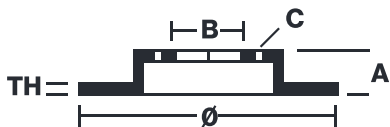

### Technical specifications

|                   |               |                     |
|-------------------|---------------|---------------------|
| EAN code          | Axle          | Diameter Ø          |
| -                 | <b>Front</b>  | <b>312 mm</b>       |
| Thickness (TH)    | Height (A)    | Number of holes (C) |
| <b>25 mm</b>      | <b>50 mm</b>  | <b>5</b>            |
| Brake disc type   | Centering (B) | Min. thickness      |
| <b>Ventilated</b> | <b>65 mm</b>  | <b>22 mm</b>        |
| Tightening torque |               |                     |
| <b>120 Nm</b>     |               |                     |