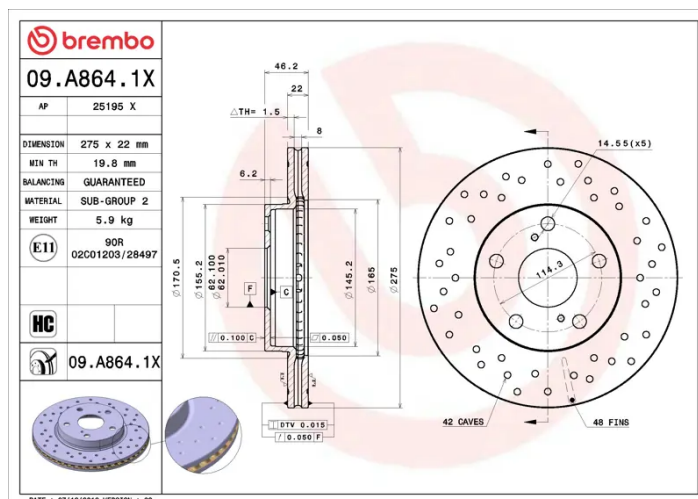

### Technical specifications

EAN code  
**8020584226353**

Axle  
**Front**

Diameter Ø  
**275 mm**

Thickness (TH)  
**22 mm**

Height (A)  
**46 mm**

Number of holes (C)  
**5**

Brake disc type  
**Ventilated**

Centering (B)  
**62 mm**

Min. thickness  
**19,8 mm**

Tightening torque  
**103 Nm**

COMPATIBLE VEHICLES