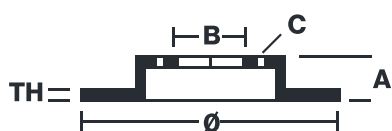

## 09.A864.1X

The 09.A864.1X Xtra brake disc is synonymous with reliability

The Brembo Xtra brake disc features holes on the braking surface. The holes are designed to improve the cooling of the braking system, to generate greater fading resistance and grip in the initial stages of braking. The sports look is also enhanced by the presence of the UV paint.

### Technical specifications

EAN code  
**8020584226353**

Axle  
**Front**

Diameter Ø  
**275 mm**

Thickness (TH)  
**22 mm**

Height (A)  
**46 mm**

Number of holes (C)  
**5**

Brake disc type  
**Ventilated**