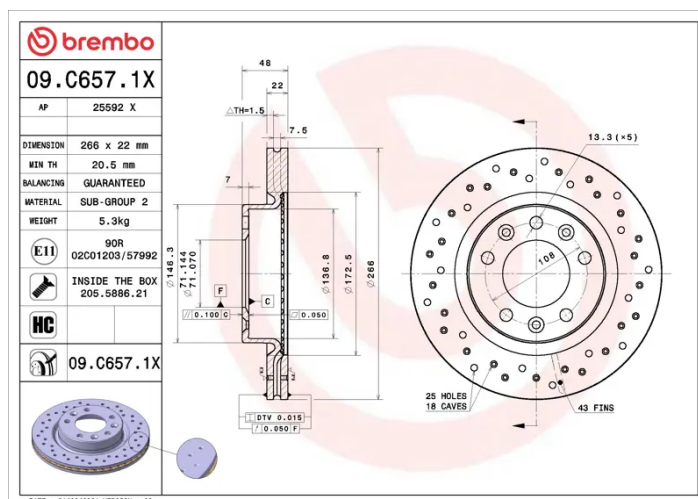

- ✓ Brembo quality
- ✓ ECE-R90 certificate
- ✓ Performance
- ✓ Sports driving
- ✓ Sporty look
- ✓ High carbon
- ✓ Anti-corrosion
- ✓ Fastening screws

Technical specifications

EAN code
8020584319680

Axle
Front

Diameter \varnothing
266 mm

Thickness (TH)
22 mm

Height (A)
48 mm

Number of holes (C)
5

Brake disc type
Ventilated

Centering (B)
71 mm

Min. thickness
20,5 mm

COMPATIBLE VEHICLES