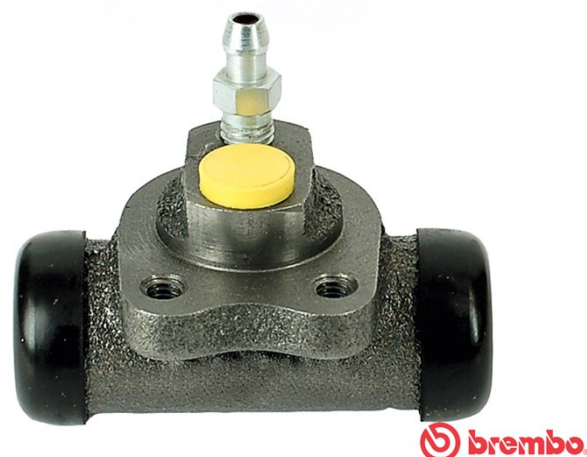

Caractéristiques techniques du cylindre de roue

Essieu Arrière

Diamètre
14,28 mm

Filetage
10 x 1

Système de freinage
ATE

Matériel
Cast Iron

Position

Code EAN
8432509600436

CORSA A TR (S83)	1.4 i (F11, M11, F19, M19)	44	10/89 03/93
CORSA A TR (S83)	1.4 S (F11, M11, F19, M19)	53	09/89 03/93
CORSA A TR (S83)	1.5 D (F11, M11, F19, M19)	37	10/87 11/92
CORSA A TR (S83)	1.5 TD (F11, M11, F19, M19)	49	10/87 03/93
KADETT C	1.2	38	08/73 04/77
KADETT C	1.2	40	08/73 07/79
KADETT C	1.2 S	44	08/73 07/79
KADETT C City	1.2	38	05/75 04/77
KADETT C City	1.2	40	07/76 07/79
KADETT C City	1.2 S	44	08/73 07/79
KADETT C Coupe	1.2	38	08/73 04/77
KADETT C Coupe	1.2	40	08/73 07/79
KADETT C Coupe	1.2 S	44	08/73 07/79
KADETT C Estate	1.2	38	08/73 04/77
KADETT C Estate	1.2	40	08/73 07/79
KADETT C Estate	1.2 S	44	08/73 07/79
KADETT D (31_-34_, 41_-44_)	1.2	39	08/79 07/82
KADETT D (31_-34_, 41_-44_)	1.2	40	08/82 08/84
KADETT D (31_-34_, 41_-44_)	1.2 S	44	08/79 08/84
KADETT D (31_-34_, 41_-44_)	1.3 N	44	08/79 08/84
KADETT D (31_-34_, 41_-44_)	1.3 S	55	08/79 08/84
KADETT D (32_,37_,39, _42)	1.2 S	44	08/79 08/84
KADETT D (32_,37_,39, _42)	1.3 N	44	08/79 08/84
KADETT D (32_,37_,39, _42)	1.3 S	55	08/79 08/84
KADETT D Estate (35_, 36_, 45_, 46_)	1.2	39	08/79 07/82
KADETT D Estate (35_, 36_, 45_, 46_)	1.2 S	44	08/79 08/84
KADETT D Estate (35_, 36_, 45_, 46_)	1.3 N	44	08/79 08/84
KADETT D Estate (35_, 36_, 45_, 46_)	1.3 S	55	08/79 08/84
KADETT E (T85)	1.2 (C19, D19)	40	09/84 07/86
KADETT E (T85)	1.3 i Cat (C19, D19)	44	09/85 08/91
KADETT E (T85)	1.3 N (C19, D19)	44	09/84 08/89
KADETT E (T85)	1.3 S (C19, D19)	55	09/84 08/87
KADETT E (T85)	1.4 i (C19, D19)	44	01/90 08/91
KADETT E (T85)	1.4 S (C19, D19)	55	01/90 08/91