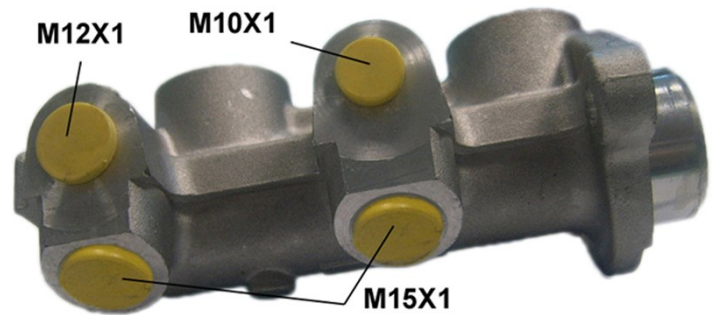

Maître-cylindre de frein M 59 030

Caractéristiques techniques du maître-cylindre de frein

Essieu	Diamètre 20,64 mm
Filetage	Système de freinage DELCO
Matériel Aluminium	Position

Code EAN
8432509611005

Véhicules couverts

ASCONA C Hatchback (J82)	1.8 i (F68, M68)	85	09/82 08/86
ASCONA C Hatchback (J82)	2.0 i (F68, M68)	85	09/86 08/88
ASCONA C Hatchback (J82)	2.0 i Cat (F68, M68)	85	09/86 08/88
ASCONA C Hatchback (J82)	2.0 i GT (F68, M68)	95	03/87 08/88
KADETT E (T85)	1.2 (C19, D19)	40	09/84 07/86
KADETT E (T85)	1.3 i Cat (C19, D19)	44	09/85 08/91
KADETT E (T85)	1.3 N (C19, D19)	44	09/84 08/89
KADETT E (T85)	1.3 S (C19, D19)	55	09/84 08/87
KADETT E (T85)	1.6 D (C19, D19)	40	09/84 01/89
KADETT E (T85)	1.6 i (C19, D19)	55	09/86 08/91
KADETT E (T85)	1.6 i Cat (C19, D19)	55	09/86 08/91
KADETT E (T85)	1.6 S (C19, D19)	66	09/84 08/86
KADETT E (T85)	1.6 S (C19, D19)	60	09/86 08/91
KADETT E (T85)	1.8 i (C19, D19)	85	09/84 08/86
KADETT E (T85)	1.8 i (C19, D19)	74	10/85 08/86
KADETT E (T85)	2.0 i (C19, D19)	85	09/87 05/92
KADETT E (T85)	2.0 i Cat (C19, D19)	85	03/87 05/92
KADETT E Box (T85)	1.2 (C70, D70)	40	09/84 07/86
KADETT E Box (T85)	1.3 N (C70, D70)	44	09/84 07/89
KADETT E Box (T85)	1.6 D (C70, D70)	40	08/84 08/88
KADETT E Box (T85)	1.6 i (C70, D70)	55	08/89 09/93
KADETT E Box (T85)	1.8 i (C70, D70)	66	08/84 09/92
KADETT E Combo (T85)	1.3 N (C25, D25)	44	01/86 12/89
KADETT E Combo (T85)	1.3 S (C25, D25)	55	01/86 12/89
KADETT E Combo (T85)	1.6 (C25, D25)	60	09/86 12/91
KADETT E Combo (T85)	1.6 D (C25, D25)	40	01/86 12/89
KADETT E Combo (T85)	1.6 i (C25, D25)	55	08/91 07/94
KADETT E Convertible (T85)	1.3 S	55	03/87 02/93
KADETT E Convertible (T85)	1.6 i	55	10/86 02/93
KADETT E Convertible (T85)	2.0 i	85	10/86 02/93
KADETT E Convertible (T85)	2.0 i Cat	85	10/86 02/93
KADETT E Estate (T85)	1.2 (C15, C35, D15, D35)	40	09/84 07/86
KADETT E Estate (T85)	1.3 i Cat (C15, C35, D15, D35)	44	09/85 08/91
KADETT E Estate (T85)	1.3 N (C15, C35, D15, D35)	44	09/84 08/91