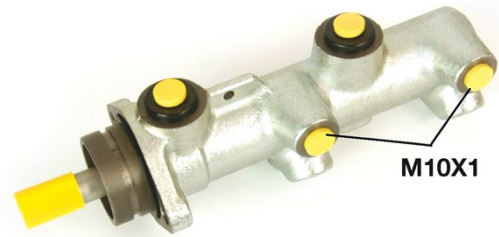

Maître-cylindre de frein M 61 004

Caractéristiques techniques du maître-cylindre de frein

Essieu	Diamètre 22,23 mm
Filetage 10 x 1 (2)	Système de freinage Bendix
Matériel Cast Iron	Position

Code EAN
8432509611135

Véhicules couverts

CITROËN				
Modèle	Type	kW	Année	
JUMPER Box (230L) / RELAY Box (230L)	1.9 D	51	02/94 04/02	
JUMPER Box (230L) / RELAY Box (230L)	1.9 D	50	07/99 04/02	
JUMPER Box (230L) / RELAY Box (230L)	1.9 TD	66	03/94 04/02	
JUMPER Box (230L) / RELAY Box (230L)	1.9 TD	68	03/94 04/02	
JUMPER Box (230L) / RELAY Box (230L)	2.0	80	03/94 04/02	
JUMPER Box (230L) / RELAY Box (230L)	2.5 D	63	03/94 04/02	
JUMPER Box (230L) / RELAY Box (230L)	2.5 D 4x4	63	03/00 04/02	
JUMPER Box (230L) / RELAY Box (230L)	2.5 TD	76	03/94 04/02	
JUMPER Box (230L) / RELAY Box (230L)	2.5 TDi	79	12/96 11/00	
JUMPER Box (230L) / RELAY Box (230L)	2.5 TDi 4x4	79	03/00 11/00	
JUMPER Box (230L) / RELAY Box (230L)	2.8 HDi	94	09/00 04/02	
JUMPER Box (230L) / RELAY Box (230L)	2.8 HDi 4x4	94	09/00 04/02	
JUMPER Bus (230P) / RELAY Bus (230P)	1.9 D	51	01/99 04/02	
JUMPER Bus (230P) / RELAY Bus (230P)	1.9 TD	68	02/94 04/02	
JUMPER Bus (230P) / RELAY Bus (230P)	1.9 TD	66	08/94 04/02	
JUMPER Bus (230P) / RELAY Bus (230P)	1.9 TD 4x4	68	08/96 04/02	
JUMPER Bus (230P) / RELAY Bus (230P)	2.0	80	02/94 04/02	
JUMPER Bus (230P) / RELAY Bus (230P)	2.0 4x4	80	08/96 04/02	
JUMPER Bus (230P) / RELAY Bus (230P)	2.5 D	63	08/94 04/02	