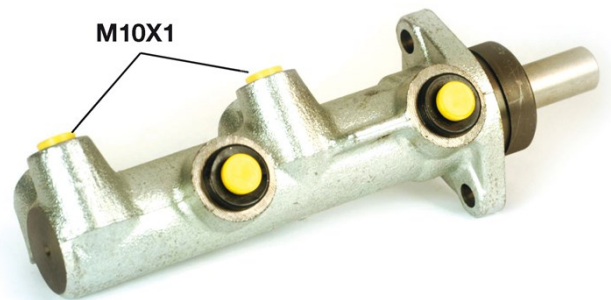

Maître-cylindre de frein M 61 009

Caractéristiques techniques du maître-cylindre de frein

Essieu	Diamètre 25,4 mm
Filetage 10 x 1 (2)	Système de freinage Bendix
Matériel Cast Iron	Position

Code EAN
8432509611180

Véhicules couverts

CITROËN

Modèle	Type	kW	Année
JUMPER Box (230L) / RELAY Box (230L)	1.9 D	51	02/94 04/02
JUMPER Box (230L) / RELAY Box (230L)	1.9 D	50	07/99 04/02
JUMPER Box (230L) / RELAY Box (230L)	1.9 TD	66	03/94 04/02
JUMPER Box (230L) / RELAY Box (230L)	1.9 TD	68	03/94 04/02
JUMPER Box (230L) / RELAY Box (230L)	2.0	80	03/94 04/02
JUMPER Box (230L) / RELAY Box (230L)	2.0 4x4	80	10/96 01/02
JUMPER Box (230L) / RELAY Box (230L)	2.0 HDI	62	11/01 04/02
JUMPER Box (230L) / RELAY Box (230L)	2.5 D	63	03/94 04/02
JUMPER Box (230L) / RELAY Box (230L)	2.5 D 4x4	63	03/00 04/02
JUMPER Box (230L) / RELAY Box (230L)	2.5 TD	76	03/94 04/02
JUMPER Box (230L) / RELAY Box (230L)	2.5 TDi	79	12/96 11/00
JUMPER Box (230L) / RELAY Box (230L)	2.5 TDi 4x4	79	03/00 11/00
JUMPER Box (230L) / RELAY Box (230L)	2.8 HDi	94	09/00 04/02
JUMPER Box (230L) / RELAY Box (230L)	2.8 HDi 4x4	94	09/00 04/02
JUMPER Bus (230P) / RELAY Bus (230P)	1.9 D	51	01/99 04/02
JUMPER Bus (230P) / RELAY Bus (230P)	1.9 TD	68	02/94 04/02
JUMPER Bus (230P) / RELAY Bus (230P)	1.9 TD	66	08/94 04/02
JUMPER Bus (230P) / RELAY Bus (230P)	1.9 TD 4x4	68	08/96 04/02
JUMPER Bus (230P) / RELAY Bus (230P)	2.0	80	02/94 04/02