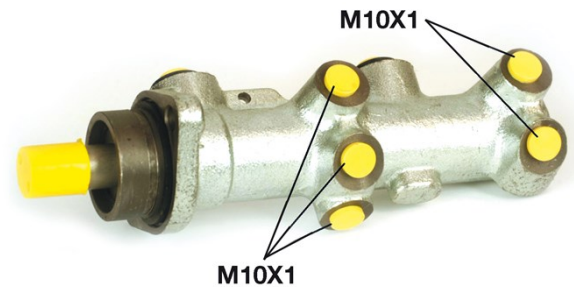

Caractéristiques techniques du maître-cylindre de frein

| | |
|-------------------------------|--------------------------------------|
| Essieu | Diamètre 23,81 mm |
| Filetage 10 x 1 (5) | Système de freinage Bendix |
| Matériel Cast Iron | Position |

Code EAN
8432509638538

Véhicules couverts

CITROËN

| Modèle | Type | kW | Année |
|--------------------------------------|-------------|----|-------------|
| JUMPER Box (230L) / RELAY Box (230L) | 1.9 D | 51 | 02/94 04/02 |
| JUMPER Box (230L) / RELAY Box (230L) | 1.9 D | 50 | 07/99 04/02 |
| JUMPER Box (230L) / RELAY Box (230L) | 1.9 TD | 66 | 03/94 04/02 |
| JUMPER Box (230L) / RELAY Box (230L) | 1.9 TD | 68 | 03/94 04/02 |
| JUMPER Box (230L) / RELAY Box (230L) | 2.0 | 80 | 03/94 04/02 |
| JUMPER Box (230L) / RELAY Box (230L) | 2.0 4x4 | 80 | 10/96 01/02 |
| JUMPER Box (230L) / RELAY Box (230L) | 2.0 HDI | 62 | 11/01 04/02 |
| JUMPER Box (230L) / RELAY Box (230L) | 2.5 D | 63 | 03/94 04/02 |
| JUMPER Box (230L) / RELAY Box (230L) | 2.5 D 4x4 | 63 | 03/00 04/02 |
| JUMPER Box (230L) / RELAY Box (230L) | 2.5 TD | 76 | 03/94 04/02 |
| JUMPER Box (230L) / RELAY Box (230L) | 2.5 TDi | 79 | 12/96 11/00 |
| JUMPER Box (230L) / RELAY Box (230L) | 2.5 TDi 4x4 | 79 | 03/00 11/00 |
| JUMPER Box (230L) / RELAY Box (230L) | 2.8 HDi | 94 | 09/00 04/02 |
| JUMPER Box (230L) / RELAY Box (230L) | 2.8 HDi 4x4 | 94 | 09/00 04/02 |
| JUMPER Bus (230P) / RELAY Bus (230P) | 1.9 D | 51 | 01/99 04/02 |
| JUMPER Bus (230P) / RELAY Bus (230P) | 1.9 TD | 68 | 02/94 04/02 |
| JUMPER Bus (230P) / RELAY Bus (230P) | 1.9 TD | 66 | 08/94 04/02 |
| JUMPER Bus (230P) / RELAY Bus (230P) | 1.9 TD 4x4 | 68 | 08/96 04/02 |
| JUMPER Bus (230P) / RELAY Bus (230P) | 2.0 | 80 | 02/94 04/02 |