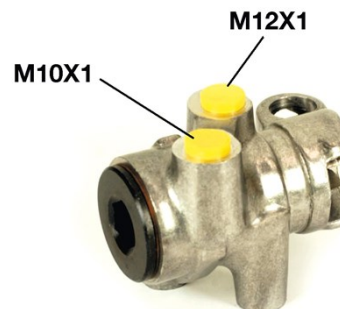

Caractéristiques techniques du correcteur de freinage

Essieu	Filetage
Système de freinage Bendix	Matériel Aluminium
Code EAN 8432509613399	

Véhicules couverts

CITROËN				
Modèle	Type	kW	Année	
JUMPER Box (230L) / RELAY Box (230L)	1.9 D	51	02/94 04/02	
JUMPER Box (230L) / RELAY Box (230L)	1.9 D	50	07/99 04/02	
JUMPER Box (230L) / RELAY Box (230L)	1.9 TD	66	03/94 04/02	
JUMPER Box (230L) / RELAY Box (230L)	1.9 TD	68	03/94 04/02	
JUMPER Box (230L) / RELAY Box (230L)	2.0	80	03/94 04/02	
JUMPER Box (230L) / RELAY Box (230L)	2.0 4x4	80	10/96 01/02	
JUMPER Box (230L) / RELAY Box (230L)	2.5 D	63	03/94 04/02	
JUMPER Box (230L) / RELAY Box (230L)	2.5 D 4x4	63	03/00 04/02	
JUMPER Box (230L) / RELAY Box (230L)	2.5 TD	76	03/94 04/02	
JUMPER Box (230L) / RELAY Box (230L)	2.5 TDi	79	12/96 11/00	
JUMPER Box (230L) / RELAY Box (230L)	2.5 TDi 4x4	79	03/00 11/00	
JUMPER Box (230L) / RELAY Box (230L)	2.8 HDi	94	09/00 04/02	
JUMPER Box (230L) / RELAY Box (230L)	2.8 HDi 4x4	94	09/00 04/02	
JUMPER Box (244) / RELAY Box (244)	2.0	81	04/02 -	
JUMPER Box (244) / RELAY Box (244)	2.0 bivalent	81	02/03 -	
JUMPER Box (244) / RELAY Box (244)	2.0 HDi	62	04/02 -	
JUMPER Box (244) / RELAY Box (244)	2.2 HDi	74	04/02 -	
JUMPER Box (244) / RELAY Box (244)	2.8 HDi	94	04/02 -	
JUMPER Box (244) / RELAY Box (244)	2.8 HDi	107	05/04 -	