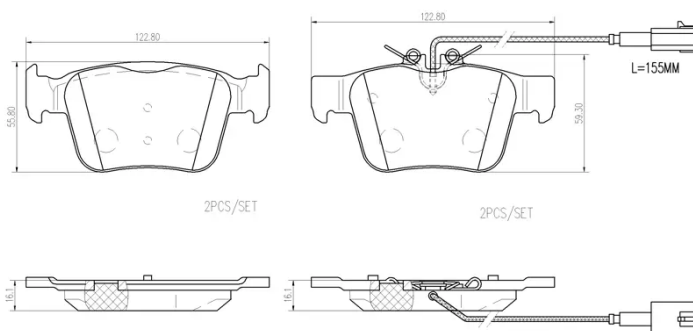

- ✓ OE-equivalent
- ✓ Brembo quality
- ✓ Safety
- ✓ Comfort
- ✓ Durability
- ✓ Dust reduction
- ✓ With accessories

Technical specifications

EAN code 8020584115152	Axle Rear	Thickness 16 mm
Width 123 mm	Height 56 mm	Braking system Teves
Wear indicator Electric	WVA number 22604,22605	Accessories With anti-squeal shim